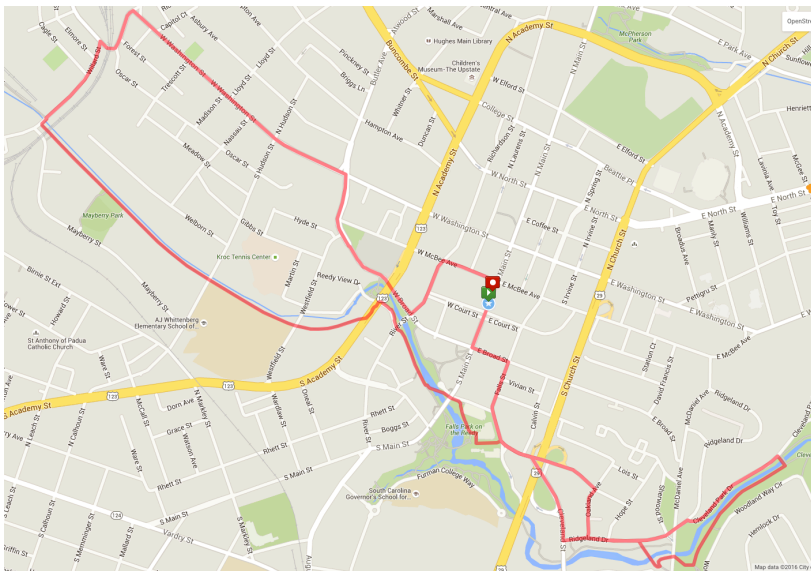

**NOTIFICATION of ROAD CLOSURES and PARTIAL ROAD CLOSURES  
THANKSGIVING MORNING - November 24, 2016**

**TreesGreenville** will hold its 8th annual **Turkey Day 8k** on **November 24<sup>th</sup>, 2016**.

The following roads will be closed or partially closed between 6am to 10:30am.

<b>Street</b>	<b>From:</b>	<b>To:</b>	<b>Time Frame</b>
S. Main St., Greenville	W. McBee Ave	E. Broad St	6am - 10:30am
W. McBee Ave	S. Main St	River St	7:30am - 8:10am
River St	W. McBee Ave	W. Broad St	8am - 8:10am
W. Broad Ave	River St	W. Washington	8am - 8:15am
W. Washington Ave	W. Broad St	Willard St	8am - 8:20am
Willard St	W. Washington	Mayberry St	8am - 9:30am
GHS Swamp Rabbit Trail	Willard St	Murphy St	8am - 9:30am
Murphy St	Japanese Dogwood Ln	Falls St	8am - 9:30am
Falls Street	E. Camperdown	E. Broad St	8am - 9:30am
E. Broad St	Falls St	S. Main St	8am - 9:30am
East Camperdown	Falls Park	Falls St	8am - 9:30am
East Camperdown	Oakland Ave	Falls St	8am - 9:30am
Cleveland St	E. Camperdown	Ridgeland Dr	8am - 9:30am
Ridgeland Dr	E. Camperdown	Cleveland Park Dr	8am - 9:30am
Cleveland Park Dr	Ridgeland Dr	the double bridges before Lakehurst to get on swamp rabbit trail	8am - 9:30am
GHS SRT	double bridges	Ridgeland Dr near Airplane	8am - 9:30am
Oakland Ave	Ridgeland Dr	E. Camperdown	8am - 9:30am
W. McBee Ave	S. Main St	Spring St	7:30am -9:30am

*Distribution Area: All affected Roads*